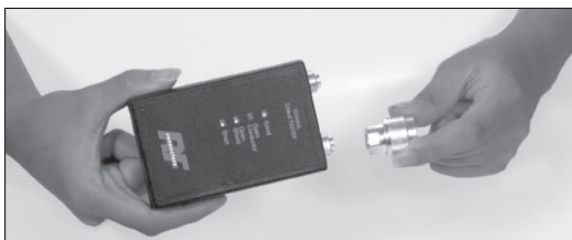

EASILY TEST YOUR CABLES TO SAVE DIAGNOSTIC TIME

Unidapt™ WiFi Coax and Cat 5 Testing Kit
RFA-4028-WIFI

Unidapt™ WiFi Testing Kit
RFA-4018-WIFI

CONTENTS OF Unidapt™ TESTING KITS

Description (interface to Unidapt™ interface)	Unidapt™ Testing Kit RFA-4018	Unidapt™ WiFi Testing Kit RFA-4018-WIFI	Unidapt™ Coax & Cat 5 Testing Kit RFA-4028	Unidapt™ Coax & Cat 5 WiFi Testing Kit RFA-4028-WIFI	Part Number
Universal Adapters	6	6	6	6	PT-4000-013
BNC Male	2	1	2	1	PT-4000-004
BNC Female	2	1	2	1	PT-4000-010
N Male	2	2	2	2	PT-4000-003
N Female	2	2	2	2	PT-4000-009
SMA Male	2	2	2	2	PT-4000-006
SMA Female	2	2	2	2	PT-4000-012
TNC Male	2	2	2	2	PT-4000-005
TNC Female	2	2	2	2	PT-4000-011
UHF Male	2		2		PT-4000-001
UHF Female	2		2		PT-4000-007
Mini-UHF Male	2		2		PT-4000-002
Mini-UHF Female	2		2		PT-4000-008
MMCX Male		1		1	PT-4000-117
MMCX Female		1		1	PT-4000-118
RP-SMA Male		2		2	PT-4000-133
RP-SMA Female		2		2	PT-4000-134
RP-TNC Male		2		2	PT-4000-135
RP-TNC Female		2		2	PT-4000-136
Unidapt™ Cable Tester	1	1	1	1	RFA-4018-20
Cat 5 Cable Tester			1	1	RFA-4218-20

Unidapt™ Cable Tester (RFA-4018-20) Features

- Powered by a 9-volt battery.
- Lightweight, small & completely portable.
- LED panel on front of tester indicates Pass or Fail.
- If Fail, panel saves valuable diagnostic time by indicating whether due to Short, Open Conductor or Open Shield.

Using Cable Tester

- To **Test free cables**, attach each end of cable assembly to tester.
- Cable condition will be indicated on LED panel.
- Test **Installed cables** with two Coaxial Cable Testers.
- Disconnect cable from all equipment and attach remote cable end to right jack of one tester. Attach the local cable end to left jack of local tester.
- Cable status will be displayed on LED panel of local tester.